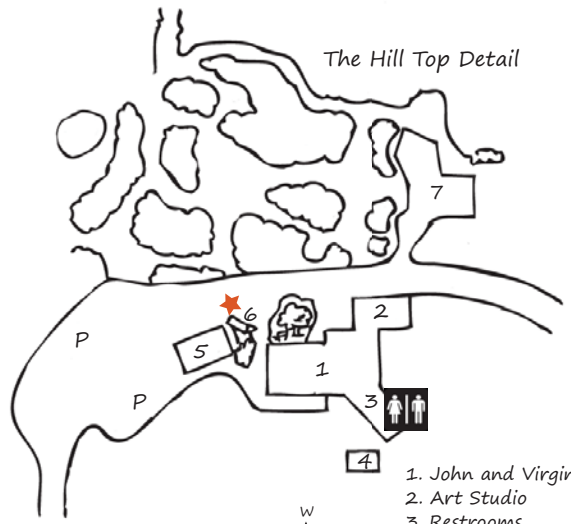

Set among 104 acres of conserved land and groomed trails, the Art Park is dedicated to providing a unique environment for showcasing art by emerging and established artists, in natural and gallery settings.

1. John and Virginia Winner Memorial Art Gallery
 2. Art Studio
 3. Restrooms
 4. Kiln Area
 5. Maintenance Barn
 6. Information & Maps
 7. Hilltop House & Library
- P= Parking

experience art in nature